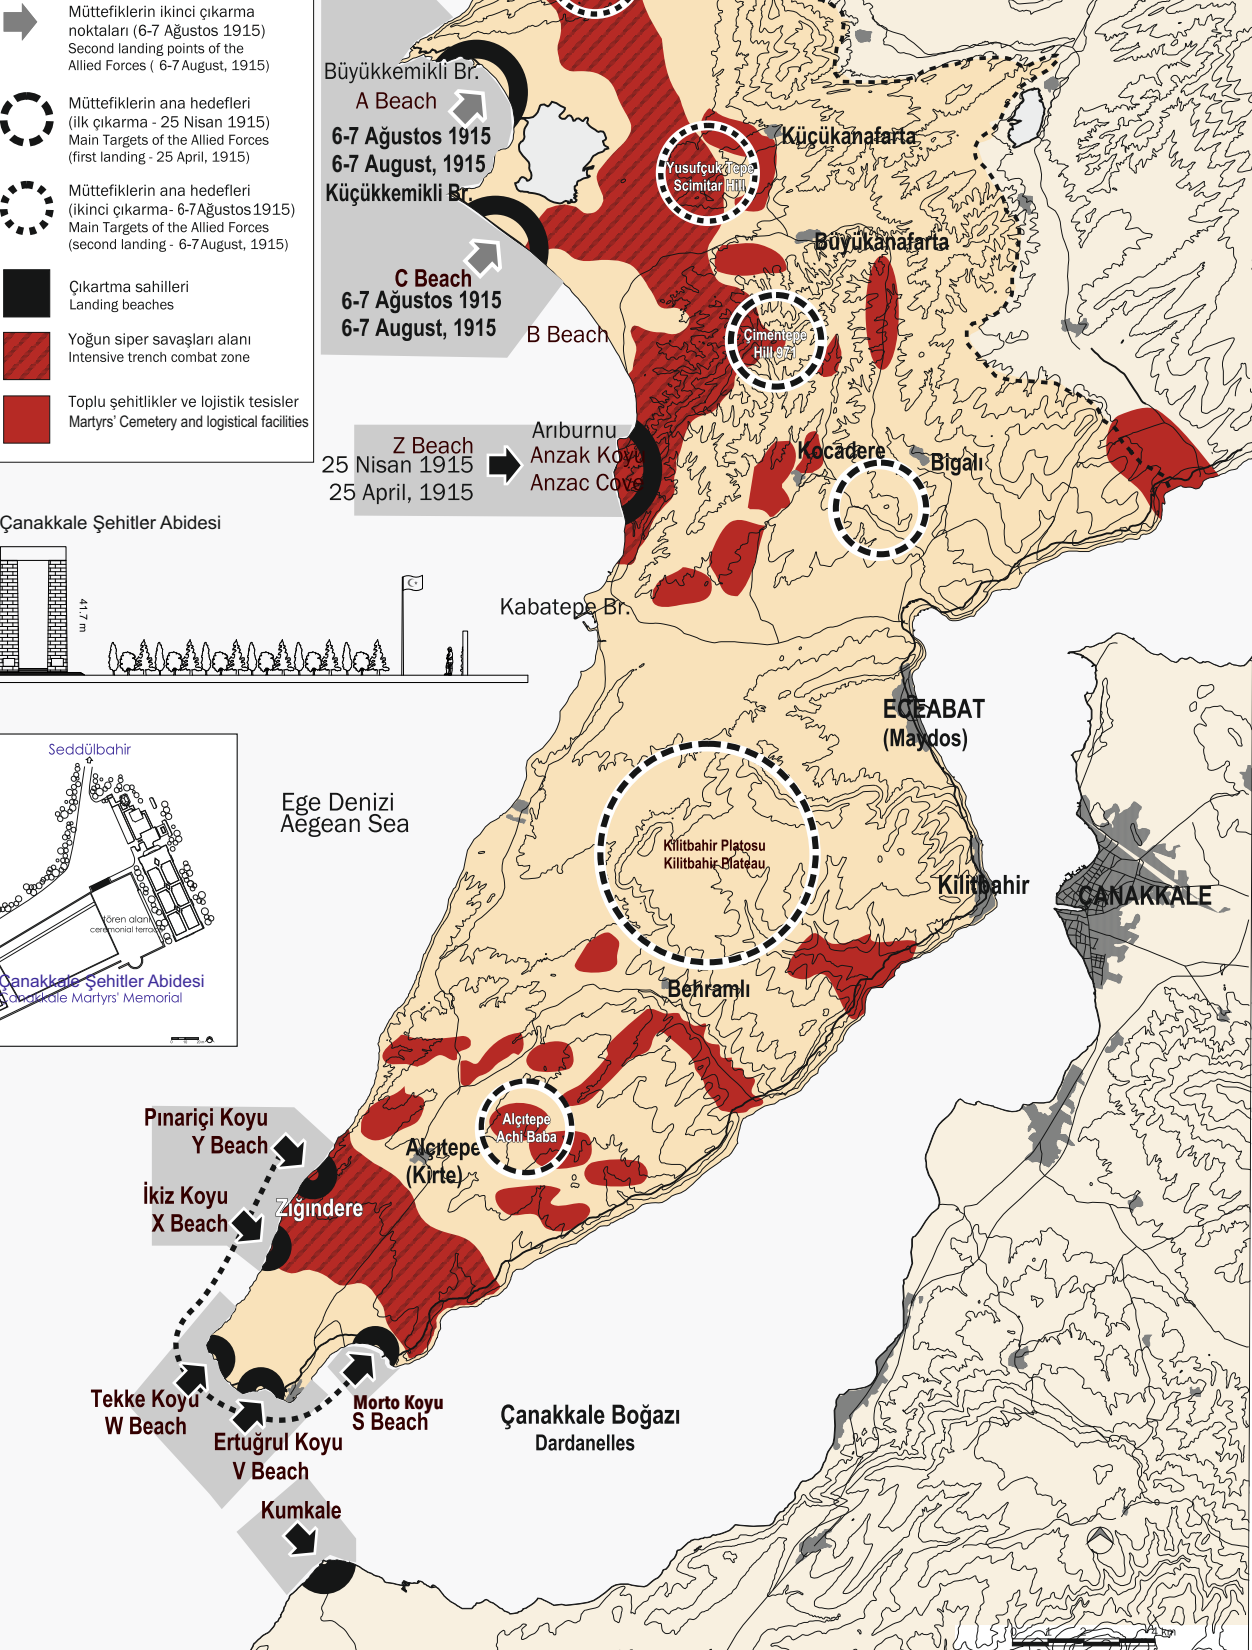

18 MART DENİZ MUHAREBESİ MARCH 18th NAVAL BATTLE