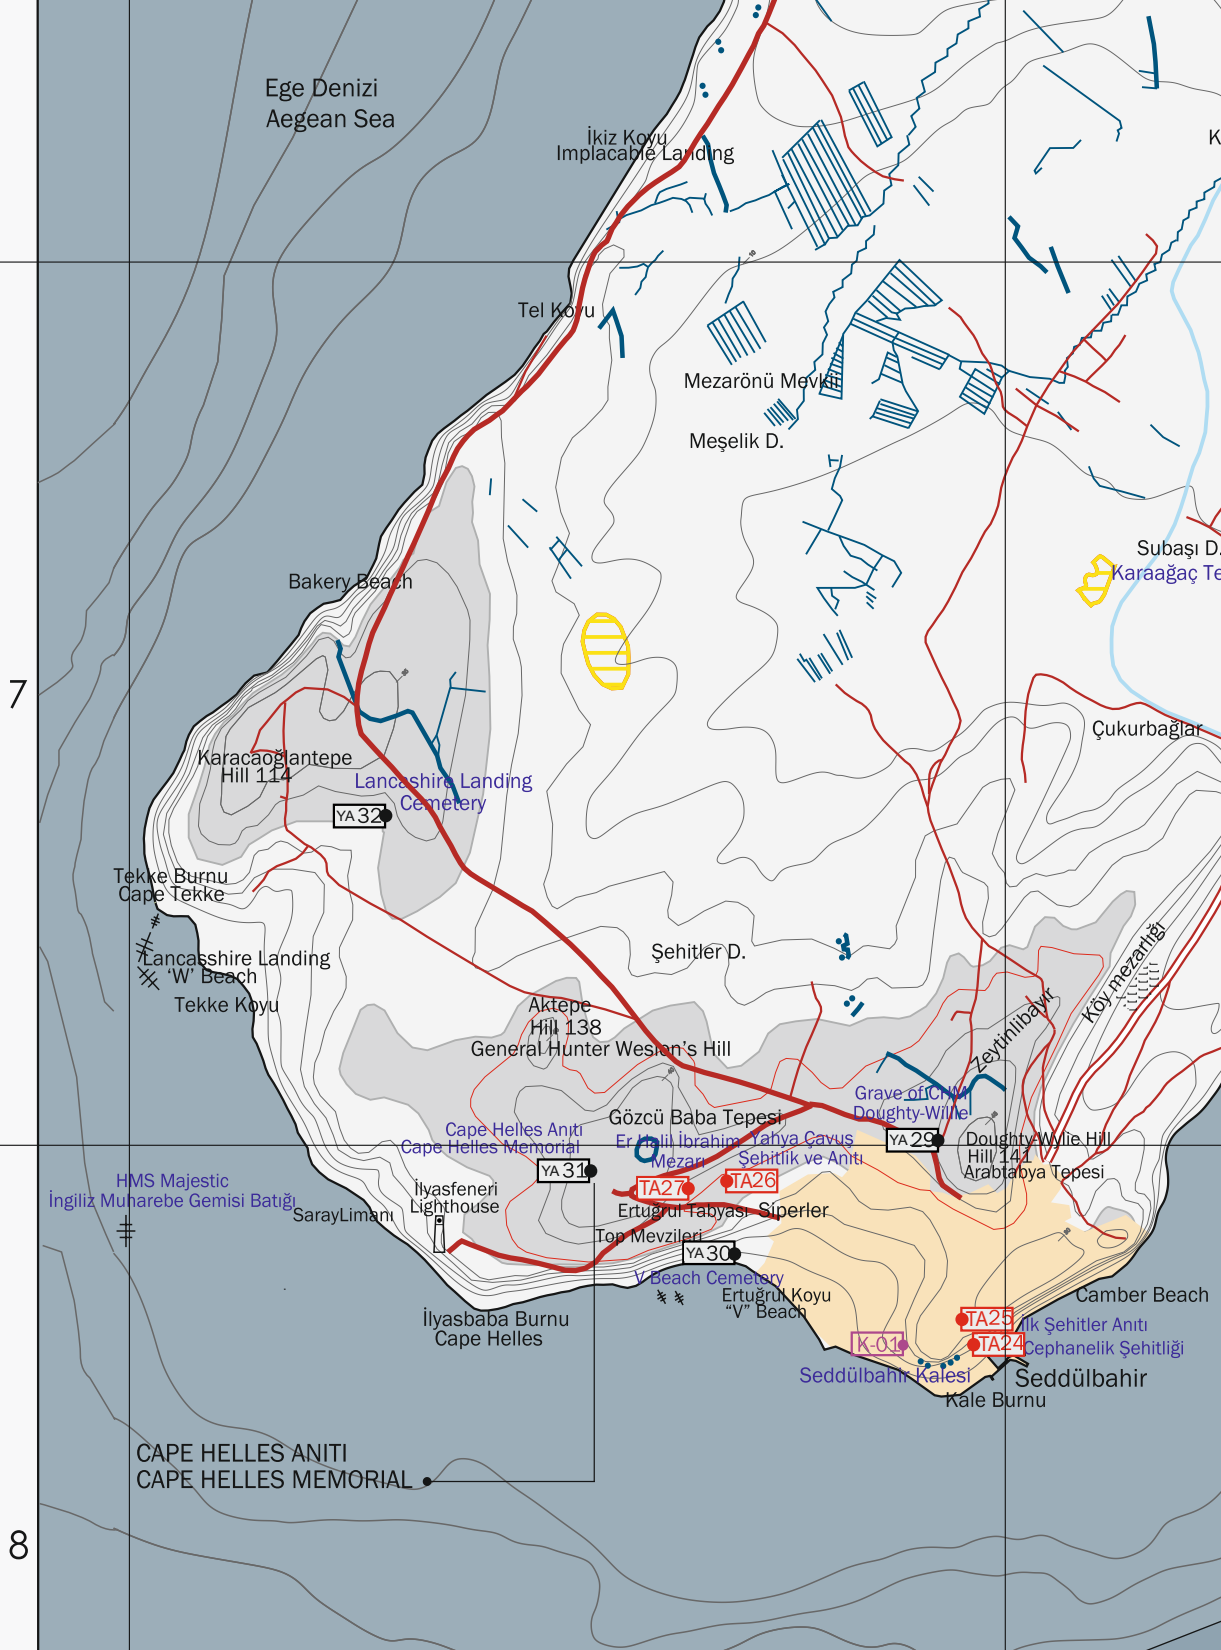

MA1-a SEDDÜLBAHİR (ABİDELER/MEMORIALS)